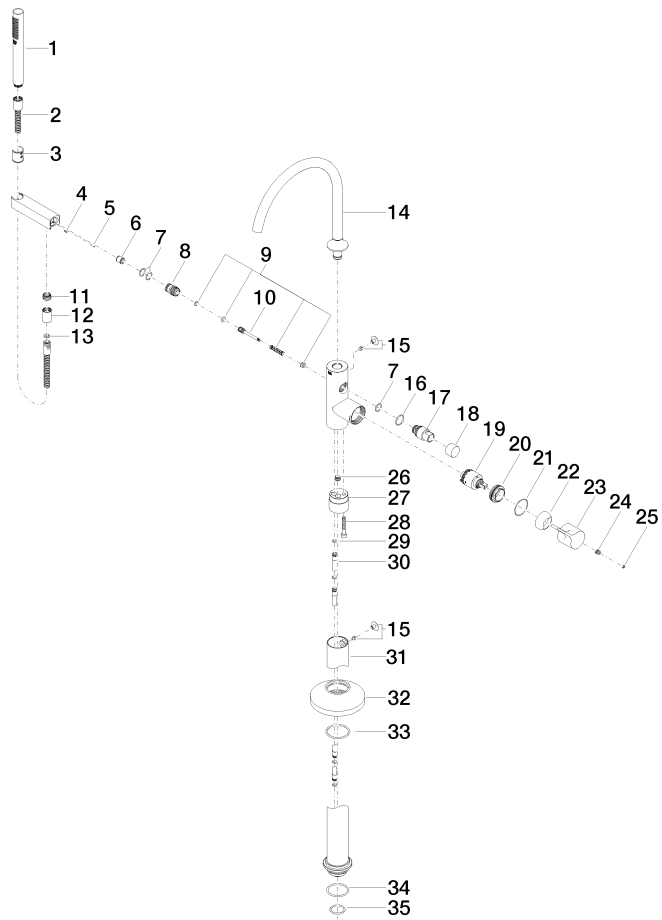

VAIA Single-lever bath mixer with stand pipe for free-standing assembly with hand shower set - Brushed Champagne (22kt Gold)

VAIA

25 863 809

VAIA Single-lever bath mixer with stand pipe for free-standing assembly with hand shower set - Brushed Champagne (22kt Gold)

VAIA

25 863 809

Spare parts list

No.	Item Number	Name	Quantity used	Delivery time
1	90 12 11 140 30-46	shower	1	30
2	90 30 02 072 00-46	Metal shower hose 1/2" x 3/8" x 1250 mm - Brushed Champagne (22kt Gold)	1	30
3	09 18 40 118 90	sleeve	1	2
4	09 31 11 058 90	pin	1	2
5	09 31 11 040 90	pin	1	2
6	90 23 01 141 00 90	back-flow preventer	1	2
7	90 14 10 010 00 90	seal	3	2
8	09 24 03 153 20-46	nipple	1	-
Spare part can no longer be ordered, please order the replacement item				
9	90 16 02 023 00 90	spring	1	2
10	09 31 09 102 20-46	pull-rod	1	-
Spare part can no longer be ordered, please order the replacement item				
11	09 24 03 069 90	nipple	1	2
12	90 21 02 069 00-46	cover	1	30
13	90 14 20 026 00 90	seal	1	2
14	90 28 22 327 00-46	spout	1	30
15	04 31 20 036 00 90	plug	2	2
16	09 14 10 112 90	seal	1	2
17	09 21 34 081 20-46	nipple	1	30
18	09 20 88 002-46	handle	1	30
19	90 15 05 039 00 90	cartridge	1	2
20	09 24 04 298 90	nut	1	2
21	09 14 10 037 90	seal	1	2
22	09 28 30 036-46	cover	1	30
23	09 20 80 022-46	handle	1	30
24	90 31 11 030 00 90	pin	1	2
25	90 31 20 087 00-46	plug	1	30
26	04 31 20 039 11 90	plug	1	2
27	09 24 03 152 20-46	adaptor	1	-
Spare part can no longer be ordered, please order the replacement item				
28	09 30 30 111 90	screw	1	2
29	09 14 10 139 90	seal	2	2
30	04 28 22 025 00 90	connection	2	2
31	04 28 22 030 00-46	pipe	1	30
32	09 27 80 022-46	rosette	1	30
33	90 14 10 129 00 90	seal	1	2
34	09 14 10 084 90	seal	1	2
35	09 14 10 018 90	seal	1	2