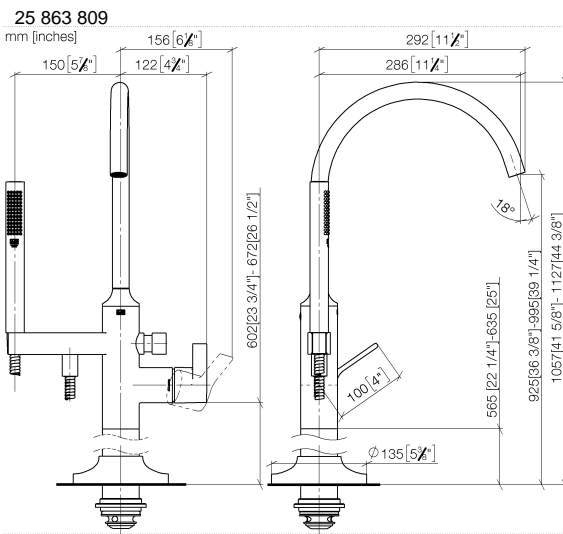

VAIA Single-lever bath mixer with stand pipe for free-standing assembly with hand shower set - Brushed Champagne (22kt Gold)

VAIA